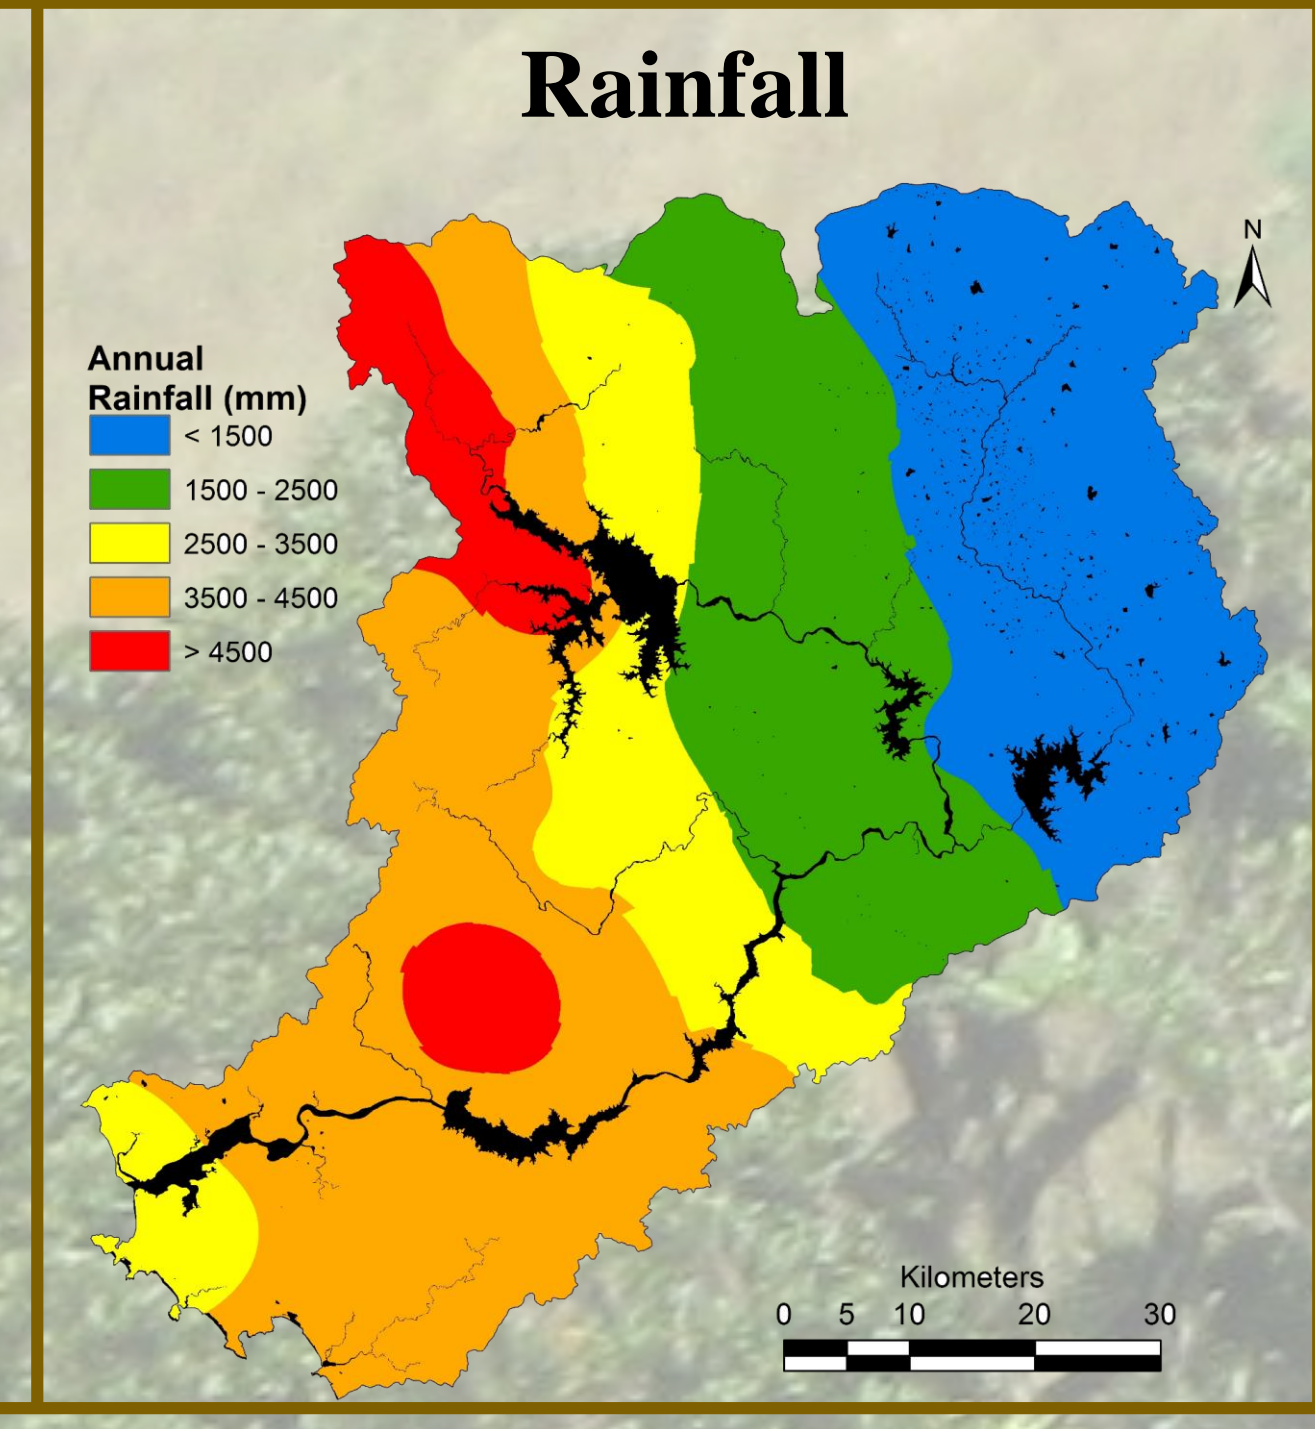

Resource Carrying Capacity

Riverscape of Kali

Eco-Hydrological footprint

ECO-HYDROLOGICAL STATUS