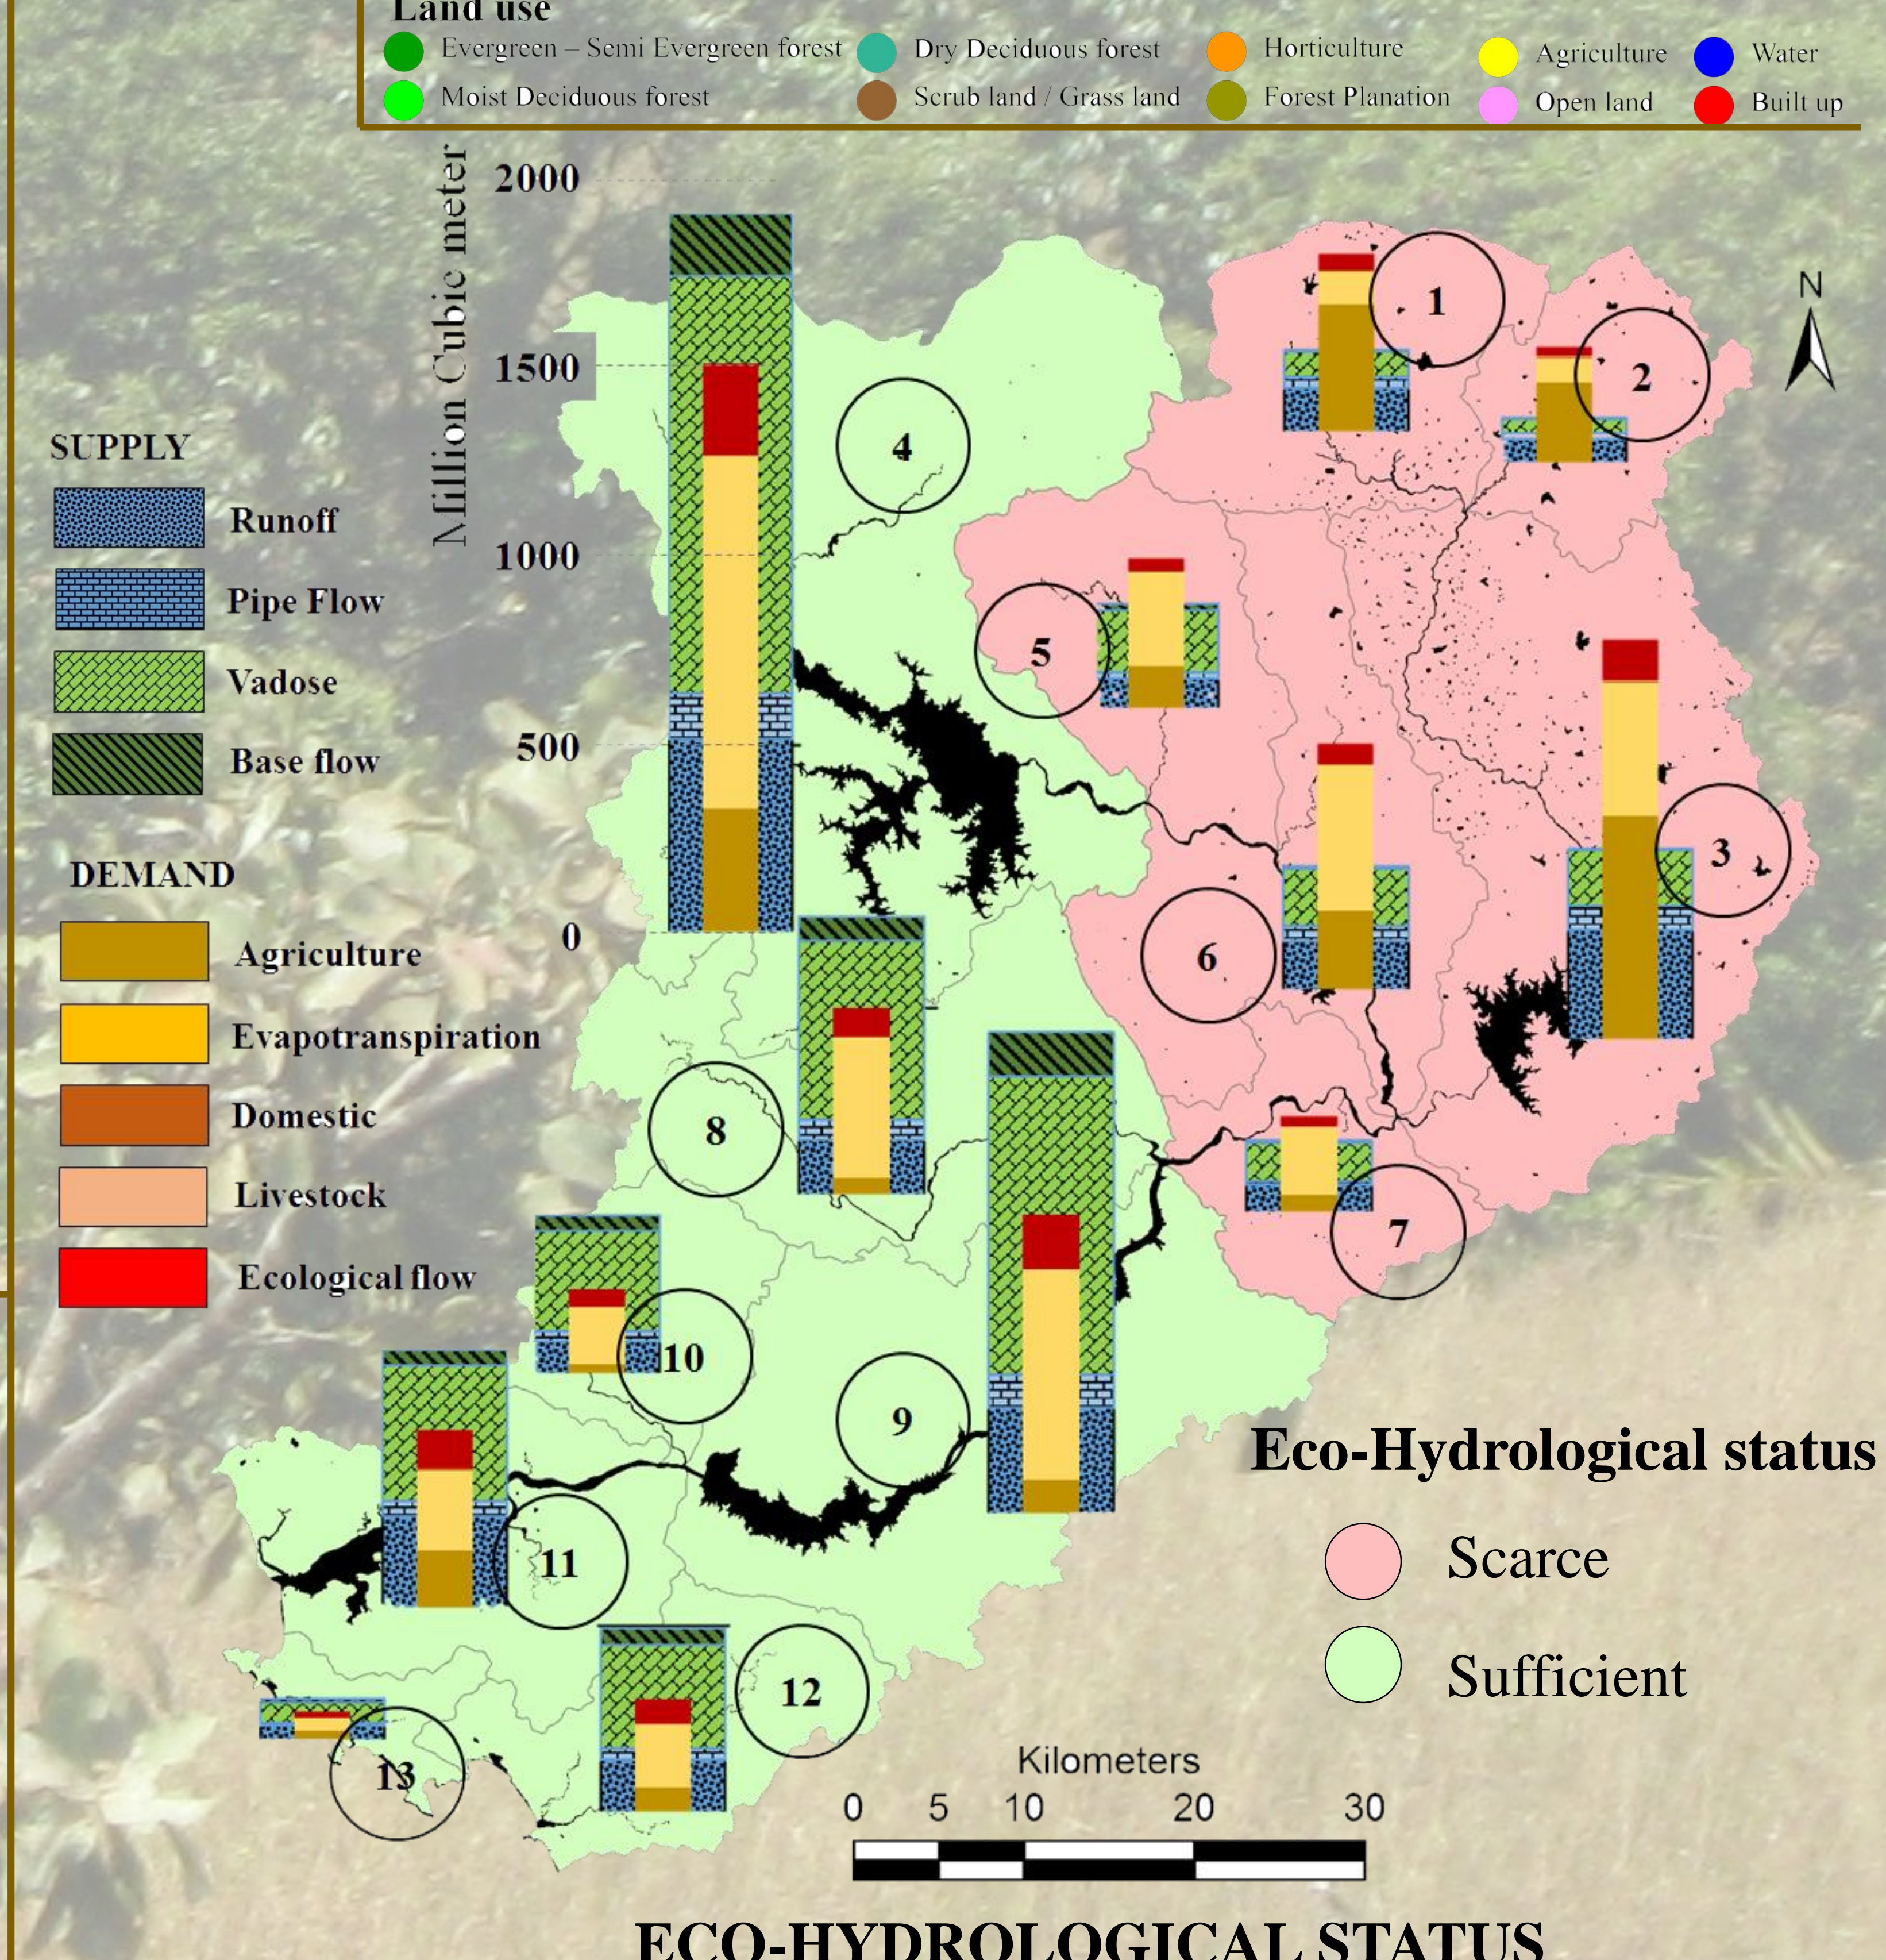

Resource Carrying Capacity

Riverscape of Kali

Eco-Hydrological footprint

ECO-HYDROLOGICAL STATUS